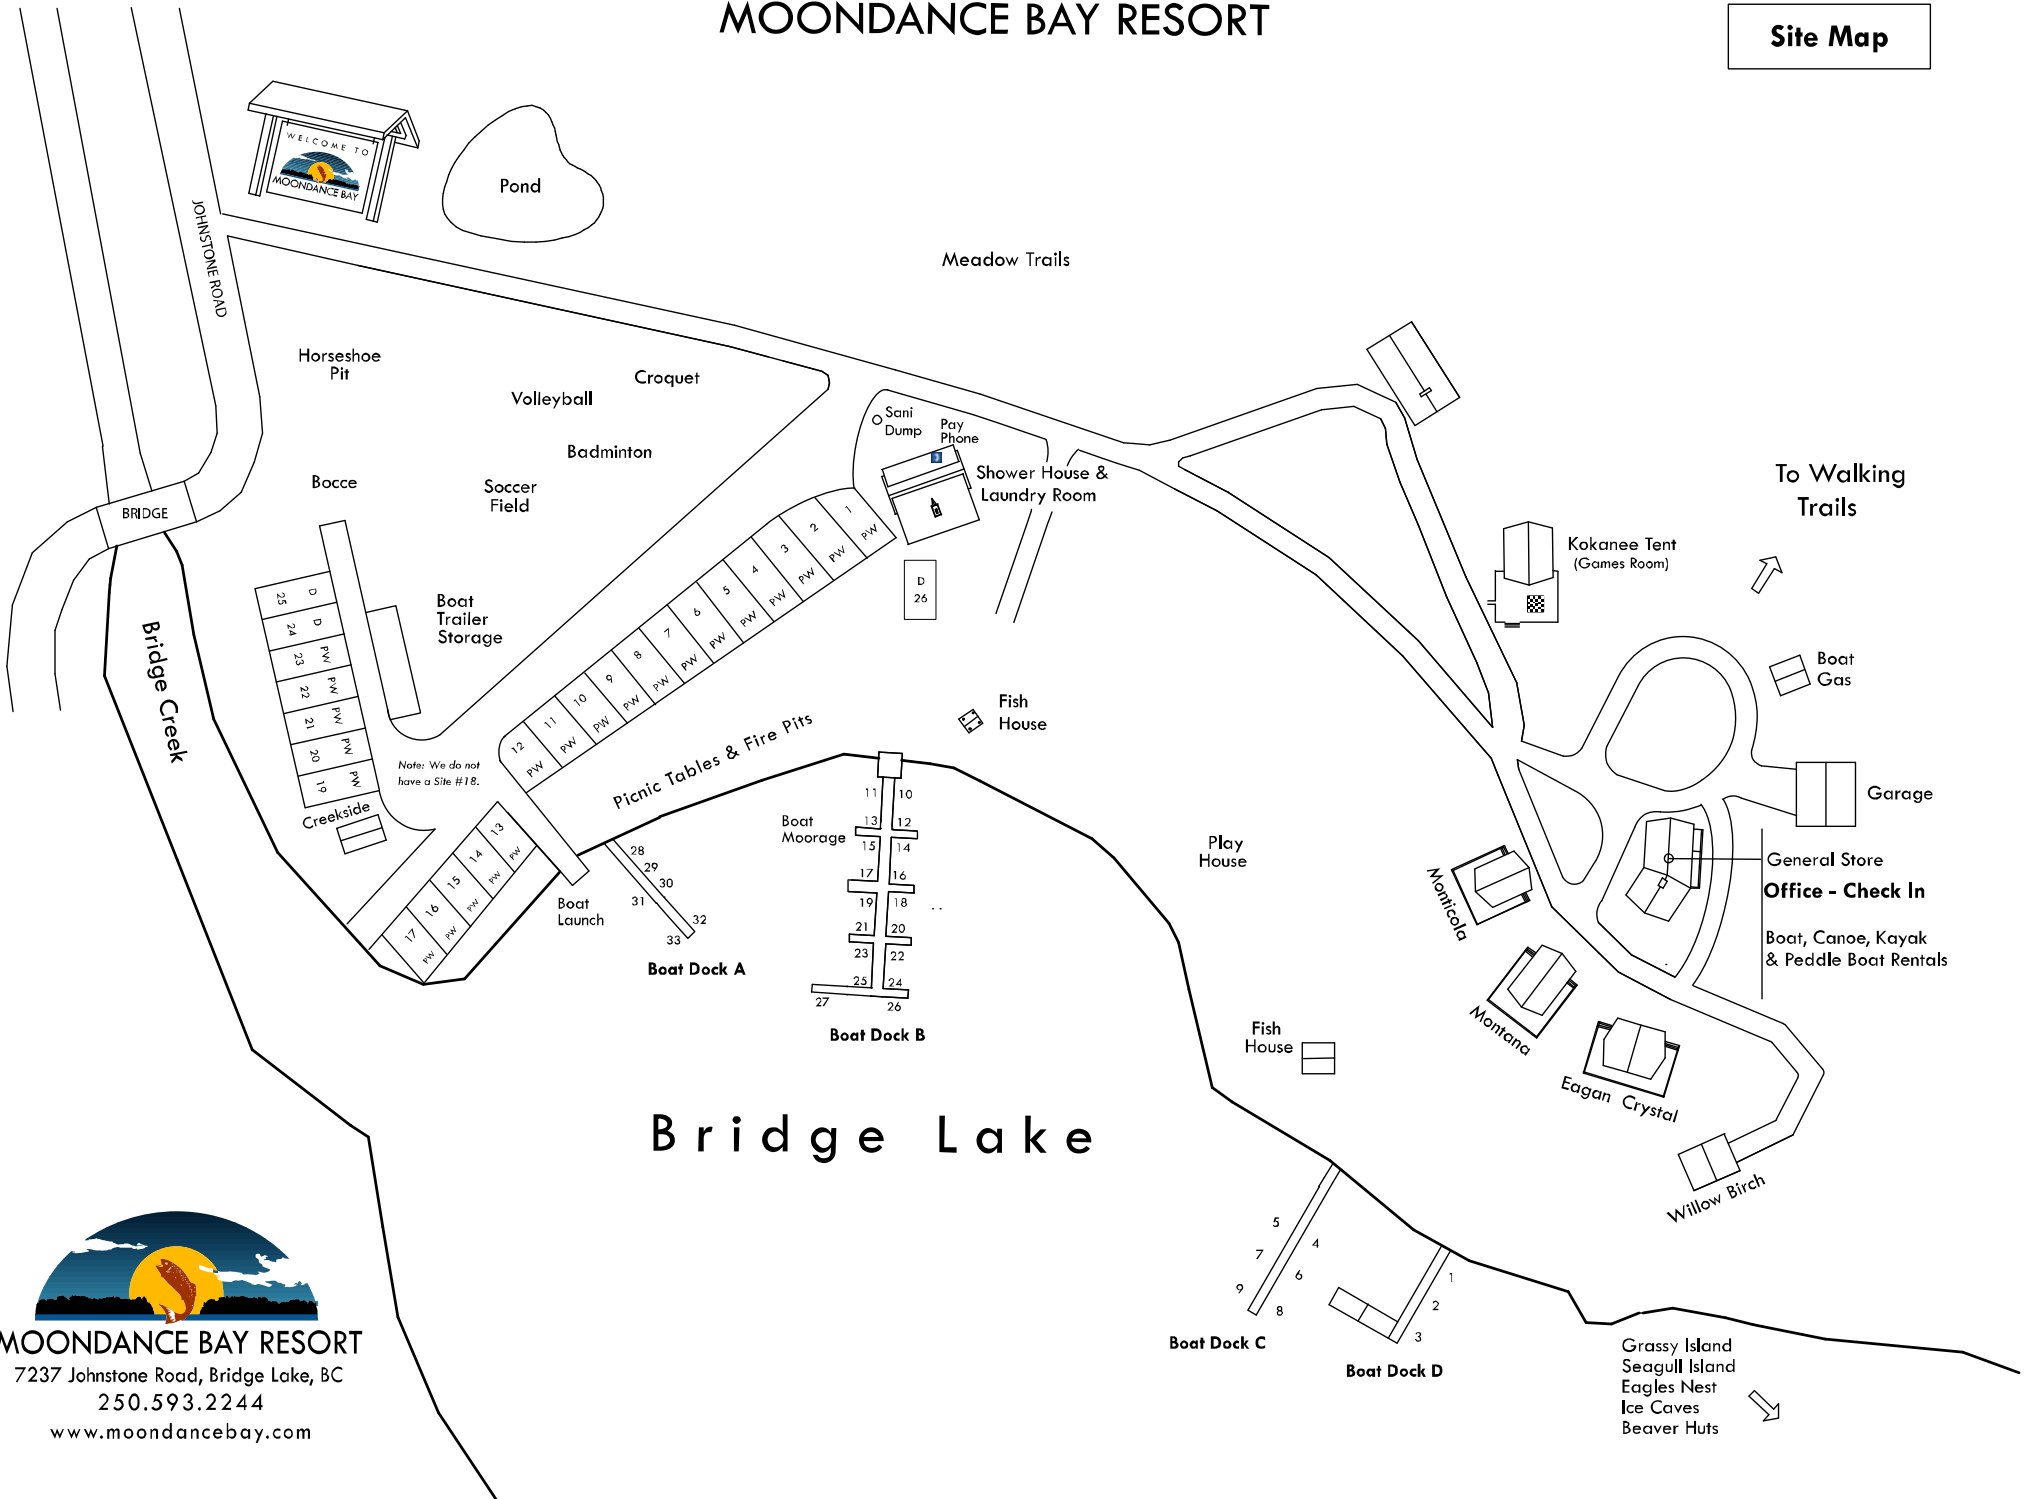

MOONDANCE BAY RESORT

Site Map

MOONDANCE BAY RESORT
7237 Johnstone Road, Bridge Lake, BC
250.593.2244
www.moondancebay.com